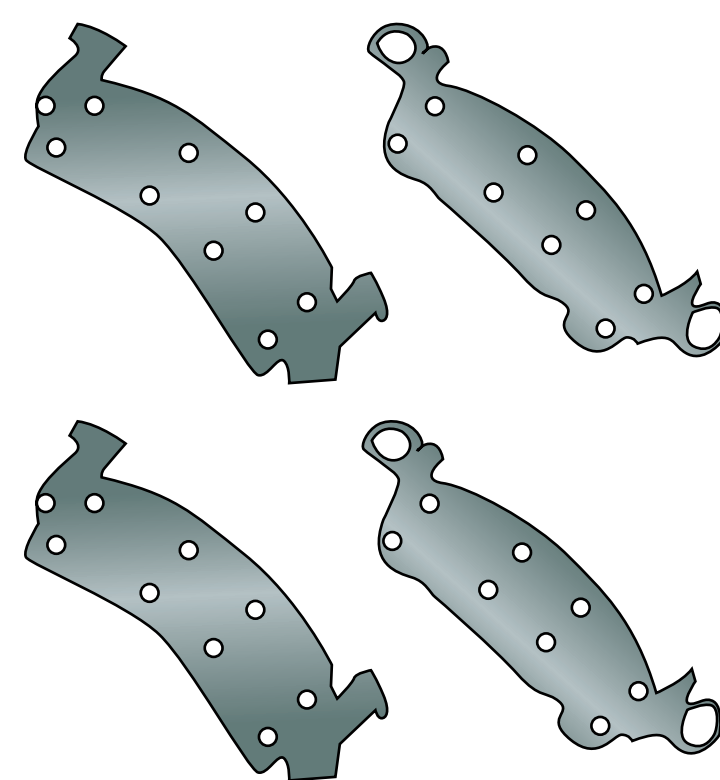

SPECIAL

BRAKEWAY 4 WHEEL SPECIAL

FRONT

REAR

PADS

PADS

OR

SHOES

TURN ROTORS AND OR DRUMS, ADJUST BRAKES,
REPACK NON DRIVABLE WHEEL BEARINGS, TEST DRIVE CAR

1YR/12,000 MILE GUARANTEE

ON PARTS AND LABOR

SPECIAL

SPECIAL

SPECIAL