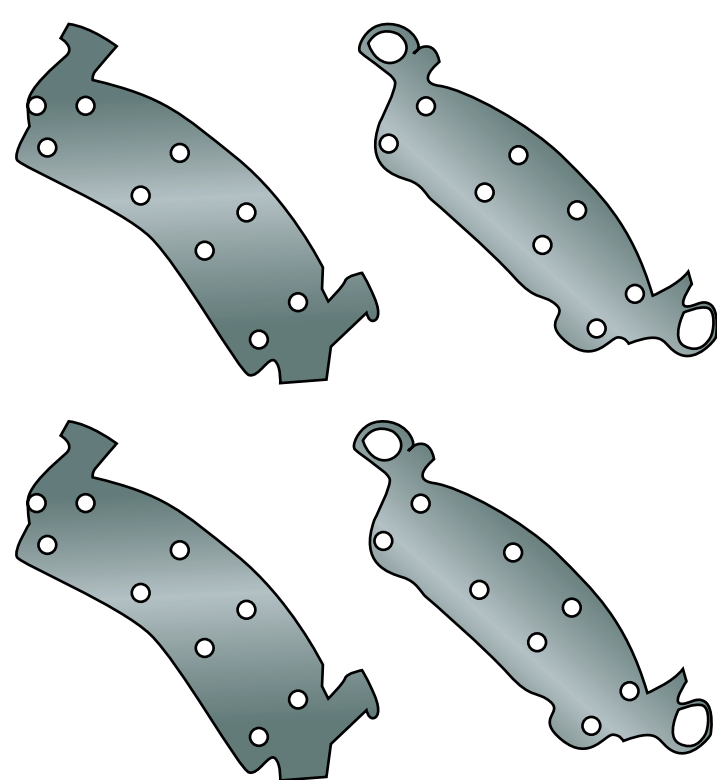

SPECIAL

BRAKEWAY 4 WHEEL SPECIAL

FRONT

REAR

PADS

PADS

OR

SHOES

TURN ROTORS AND OR DRUMS, ADJUST BRAKES,
REPACK NON DRIVABLE WHEEL BEARINGS, TEST DRIVE CAR

1YR/12,000 MILE GUARANTEE

ON PARTS AND LABOR

SPECIAL

SPECIAL

SPECIAL