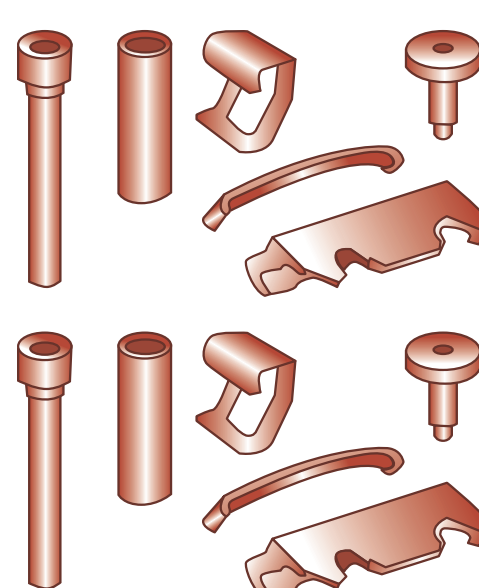

**BEST**

**BEST BRAKEWAY SERVICE**

FOR AN ADDITIONAL CHARGE STARTING AT

**\$269.<sup>00</sup>**

**FRONT**

**REAR**

**CALIPER HARDWARE**

**CALIPER SEALS**

**SHIMS**

**GREASE SEALS**  
(IF APPLICABLE)

OR

**WHEEL CYLINDERS**

**SHOE HARDWARE**

**WHEEL CYLINDERS**

**SHOE HARDWARE**

OR

**CALIPER HARDWARE**

**CALIPER SEALS**

**SHIMS**

**BRAKE FLUID CHANGE**

WITH OUR \$99 SPECIAL & THE ABOVE ADDITIONAL SERVICES, YOU WILL RECEIVE A 50,000 MILES ON PARTS & LABOR WARRANTY.

**50,000 PARTS & LABOR WARRANTY**