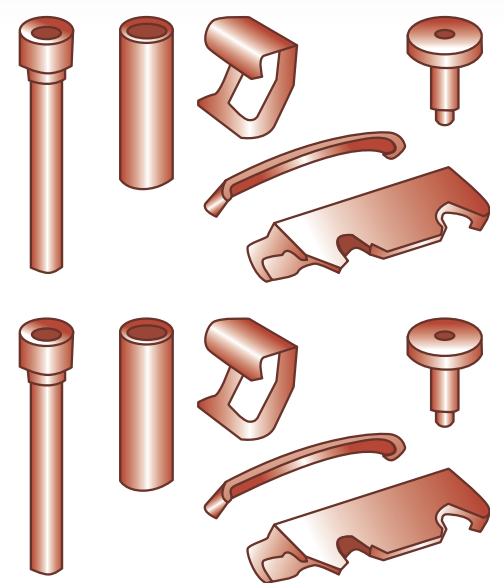

**BEST**

**BEST BRAKEWAY SERVICE**

FOR AN ADDITIONAL CHARGE STARTING AT

**\$269.<sup>00</sup>**

**FRONT**

**REAR**

**CALIPER HARDWARE**

**CALIPER SEALS**

**SHIMS**

**GREASE SEALS**  
(IF APPLICABLE)

OR

**WHEEL CYLINDERS**

**SHOE HARDWARE**

**WHEEL CYLINDERS**

**SHOE HARDWARE**

OR